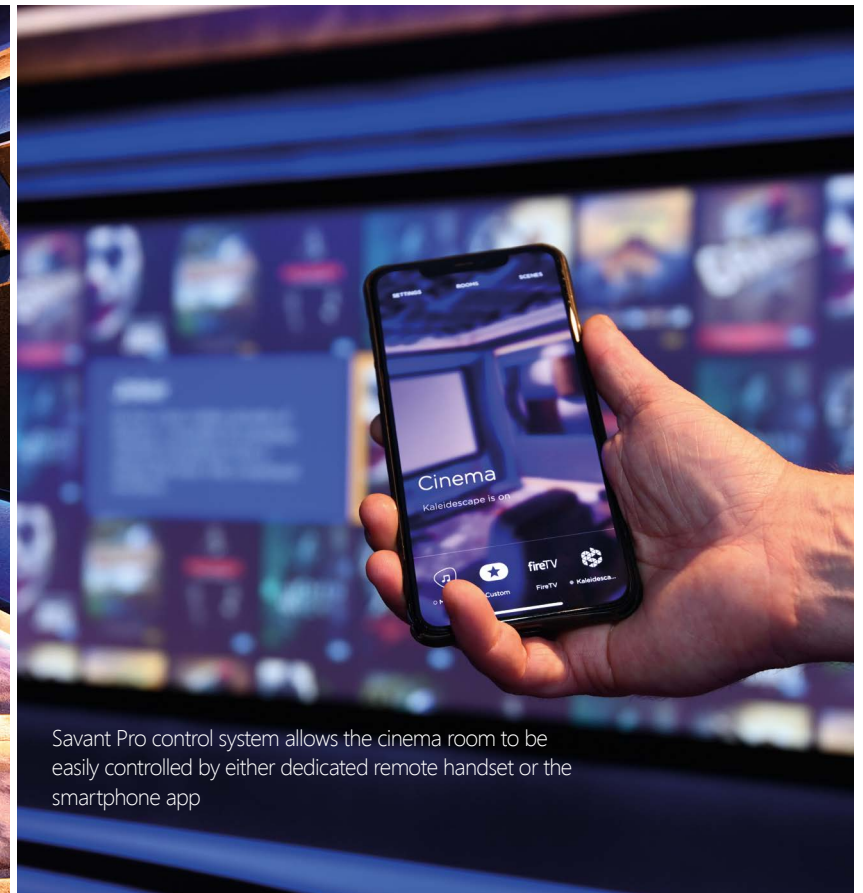

Starting with an empty shell, Cyberhomes designed this award-winning cinema

room to combine quality immersive sound, the finest video available and that extra Cyberhomes magic. The result is a comfortable and relaxing environment with striking interior design—in total contrast to the grey stretched fabric rooms often specified.

Luxury Moovia cinema seating complete with D-Box motion actuators

Savant Pro control system allows the cinema room to be easily controlled by either dedicated remote handset or the smartphone app

Hidden drawer houses the latest games console allowing easy replacement when the next generation arrives